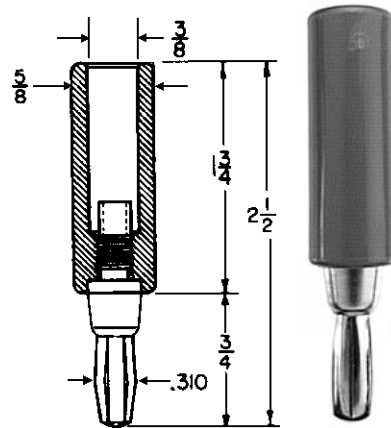

289

Shrouded Safety Banana Plug

- Brass body has beryllium copper caged spring and is gold plated.
- Housing is molded nylon type 6/6.
- Plug is supplied unassembled for immediate application. Available in red (-102) or black (-103).

289

- Each plug shown below has a special feature and each is machined from brass and is nickel plated. Insulating material is indicated in table.
- Available in red (-102) or black (-103). Please add color as suffix to part number.

A

B

PART NO.	ILLUS.	TYPE	HANDLE	WIRING	RATING
255	A	Right Angle	ABS	Solder Well	10 Amps - 1KV
285	B	Giant	Nylon	Solder Well	25 Amps - 2KV