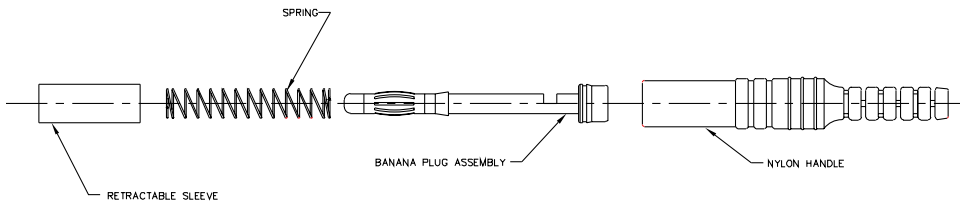

289

Shrouded Safety Banana Plug

- Brass body has beryllium copper caged spring and is gold plated.
- Housing is molded nylon type 6/6.
- Plug is supplied unassembled for immediate application. Available in red (-102) or black (-103).

289

- Each plug shown below has a special feature and each is machined from brass and is nickel plated. Insulating material is indicated in table.
- Available in red (-102) or black (-103). Please add color as suffix to part number.

A

B

PART NO.	ILLUS.	TYPE	HANDLE	WIRING	RATING
255	A	Right Angle	ABS	Solder Well	10 Amps - 1KV
285	B	Giant	Nylon	Solder Well	25 Amps - 2KV