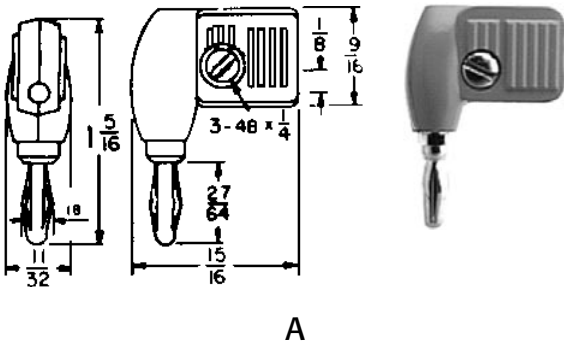

289

Shrouded Safety Banana Plug

- Brass body has beryllium copper caged spring and is gold plated.
- Housing is molded nylon type 6/6.
- Plug is supplied unassembled for immediate application. Available in red (-102) or black (-103).

289

- Each plug shown below has a special feature and each is machined from brass and is nickel plated. Insulating material is indicated in table.
- Available in red (-102) or black (-103). Please add color as suffix to part number.

A

B

PART NO.	ILLUS.	TYPE	HANDLE	WIRING	RATING
255	A	Right Angle	ABS	Solder Well	10 Amps - 1KV
285	B	Giant	Nylon	Solder Well	25 Amps - 2KV